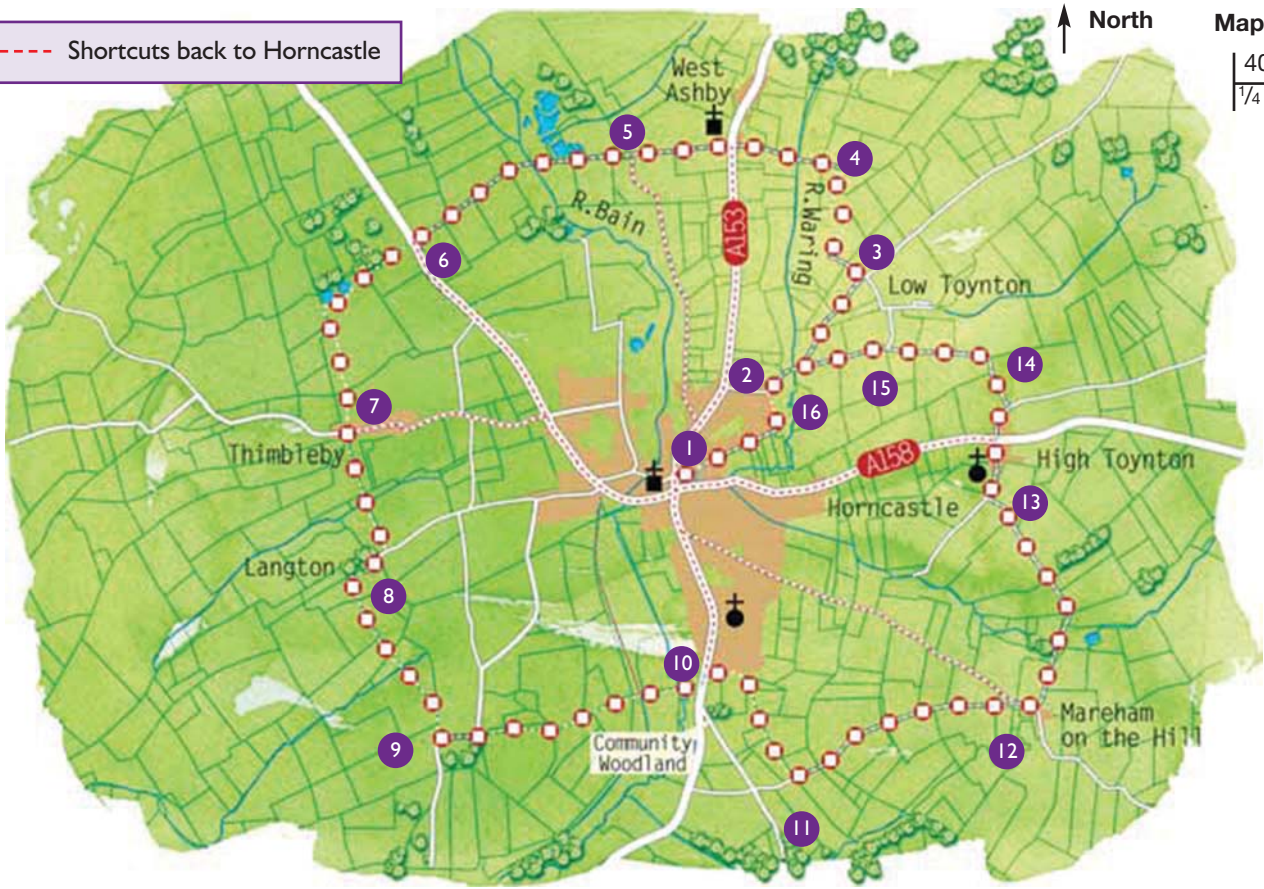

----- Shortcuts back to Horncastle

Lincolnshire County Council. Reproduced from OS mapping with permission of the controller of Her Majesty's Stationery Office (C) Crown Copyright. Unauthorised reproduction infringes Crown Copyright and may lead to civil proceedings. OS Licence I00025370