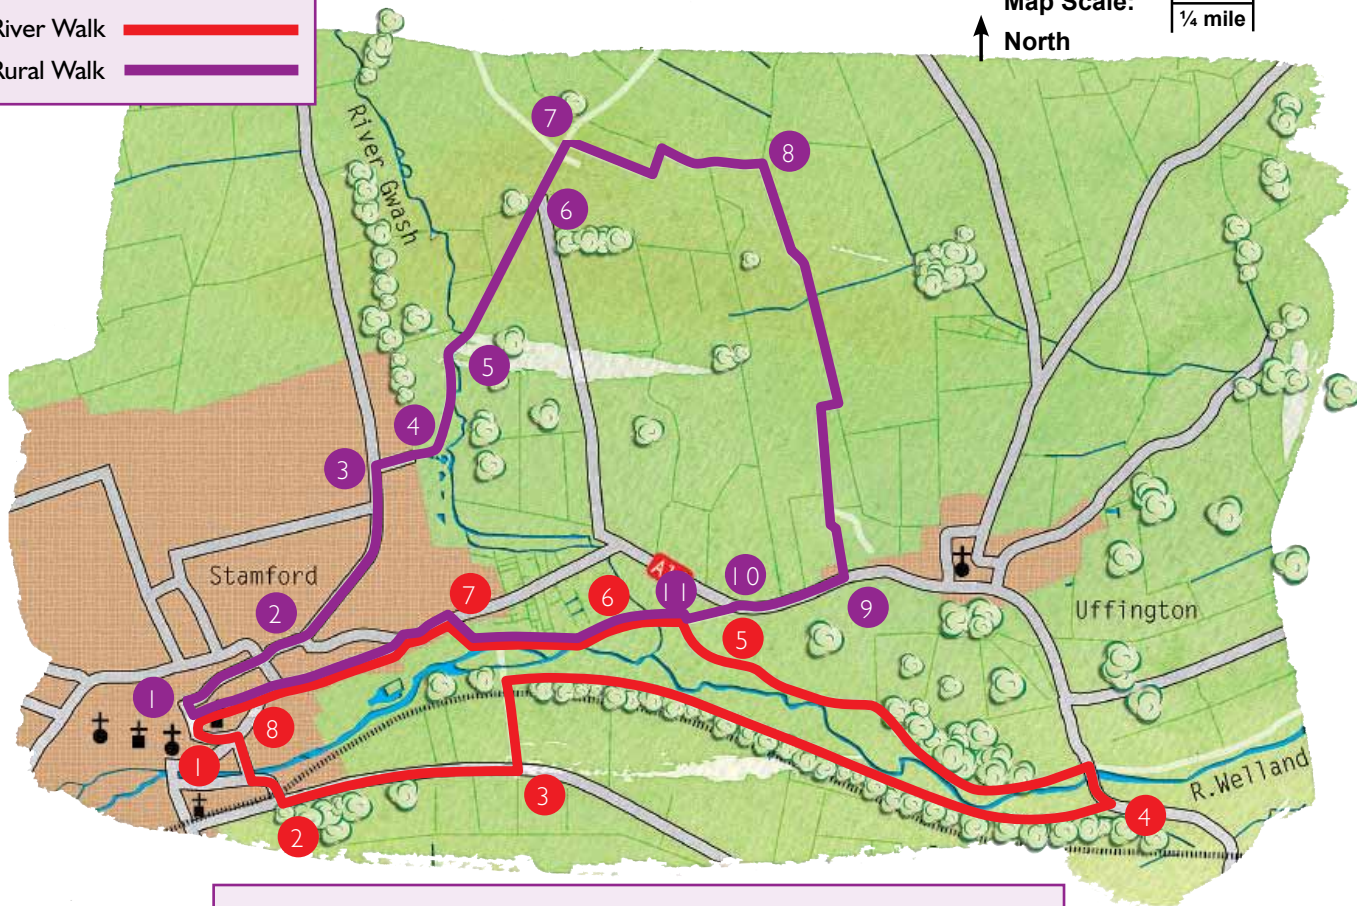

River Walk 
Rural Walk 

Map Scale:

400m
¼ mile

North 

Lincolnshire County Council reproduced from OS mapping with permission of the controller of Her Majesty's Stationery Office (C) Crown Copyright and Unauthorised reproduction infringes Crown Copyright and may lead to civil proceedings. OS Licence I00025370"