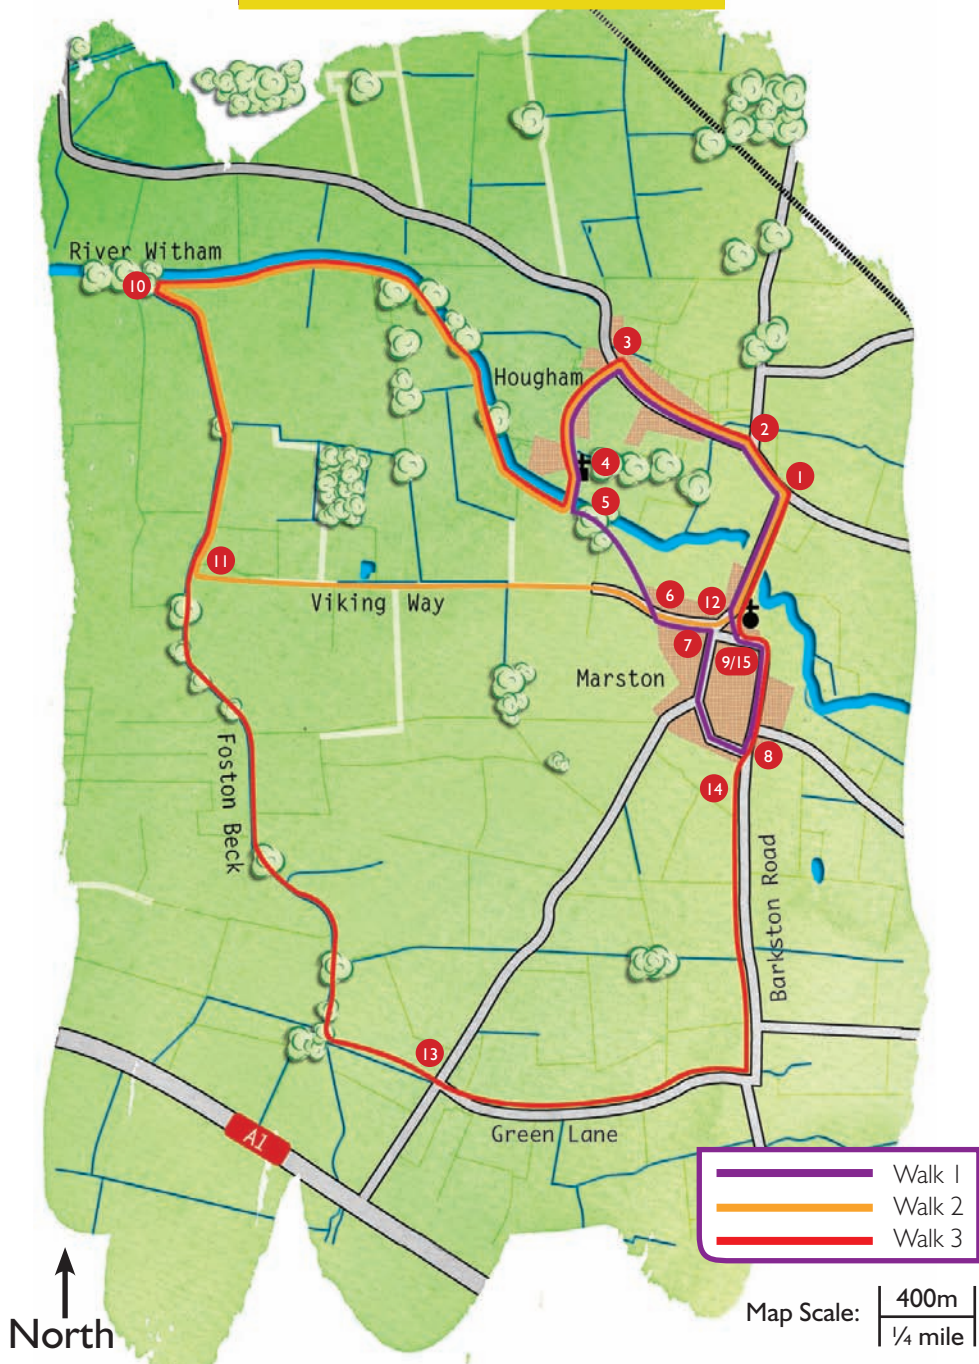

# Map & Walk

Reproduced from OS mapping with permission of the controller of HMSO (c) Crown Copyright. Unauthorised reproduction infringes Crown Copyright and may lead to civil proceedings. OS licence 100025370.