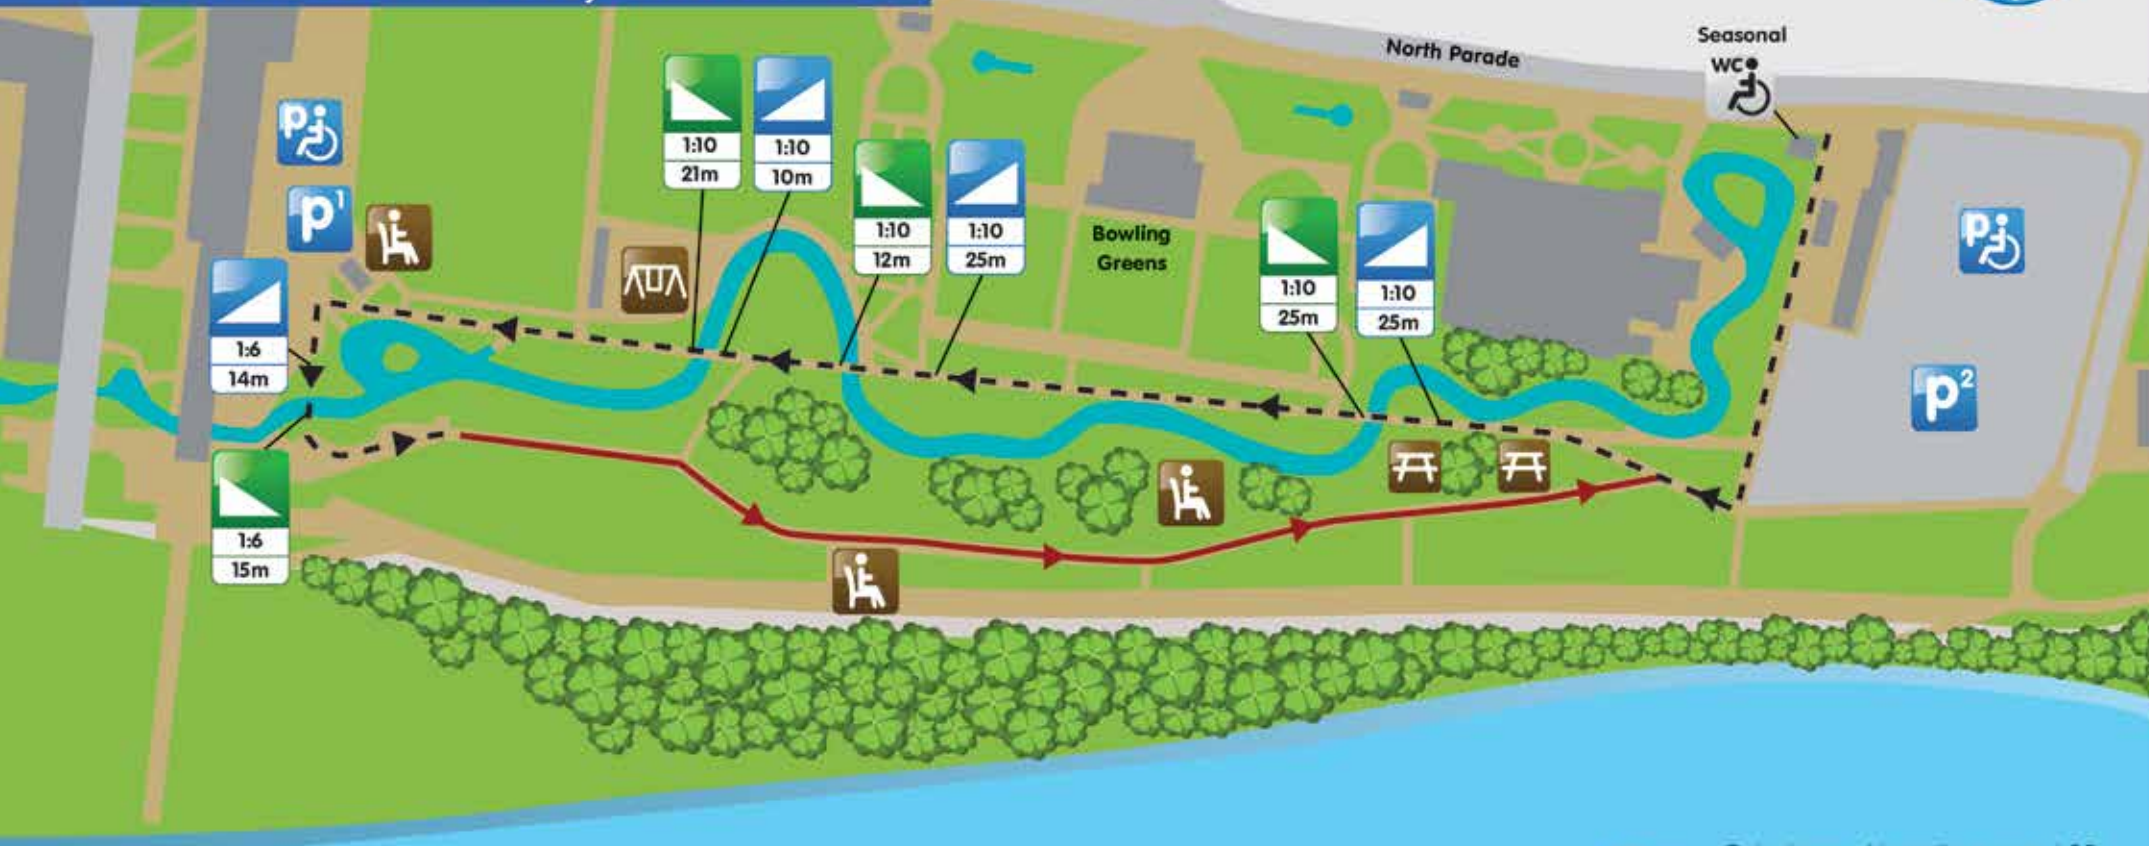

WATERWAYS WALK, SKEGNESS

Map Scale

100m

key

Parking

Disabled parking

Tarmac/
concrete path

Compacted
stone path

Route direction

Accessible toilet

Playground

Picnic table

Seat

Uphill section
max gradient of slope
length of slope

Downhill section
max gradient of slope
length of slope

Only slopes with gradients over 1:25 and cross-slopes over 1:33 are shown on the maps.

Paths are at least 1 metre wide unless shown otherwise.

Guide to gradients and cross-slopes: