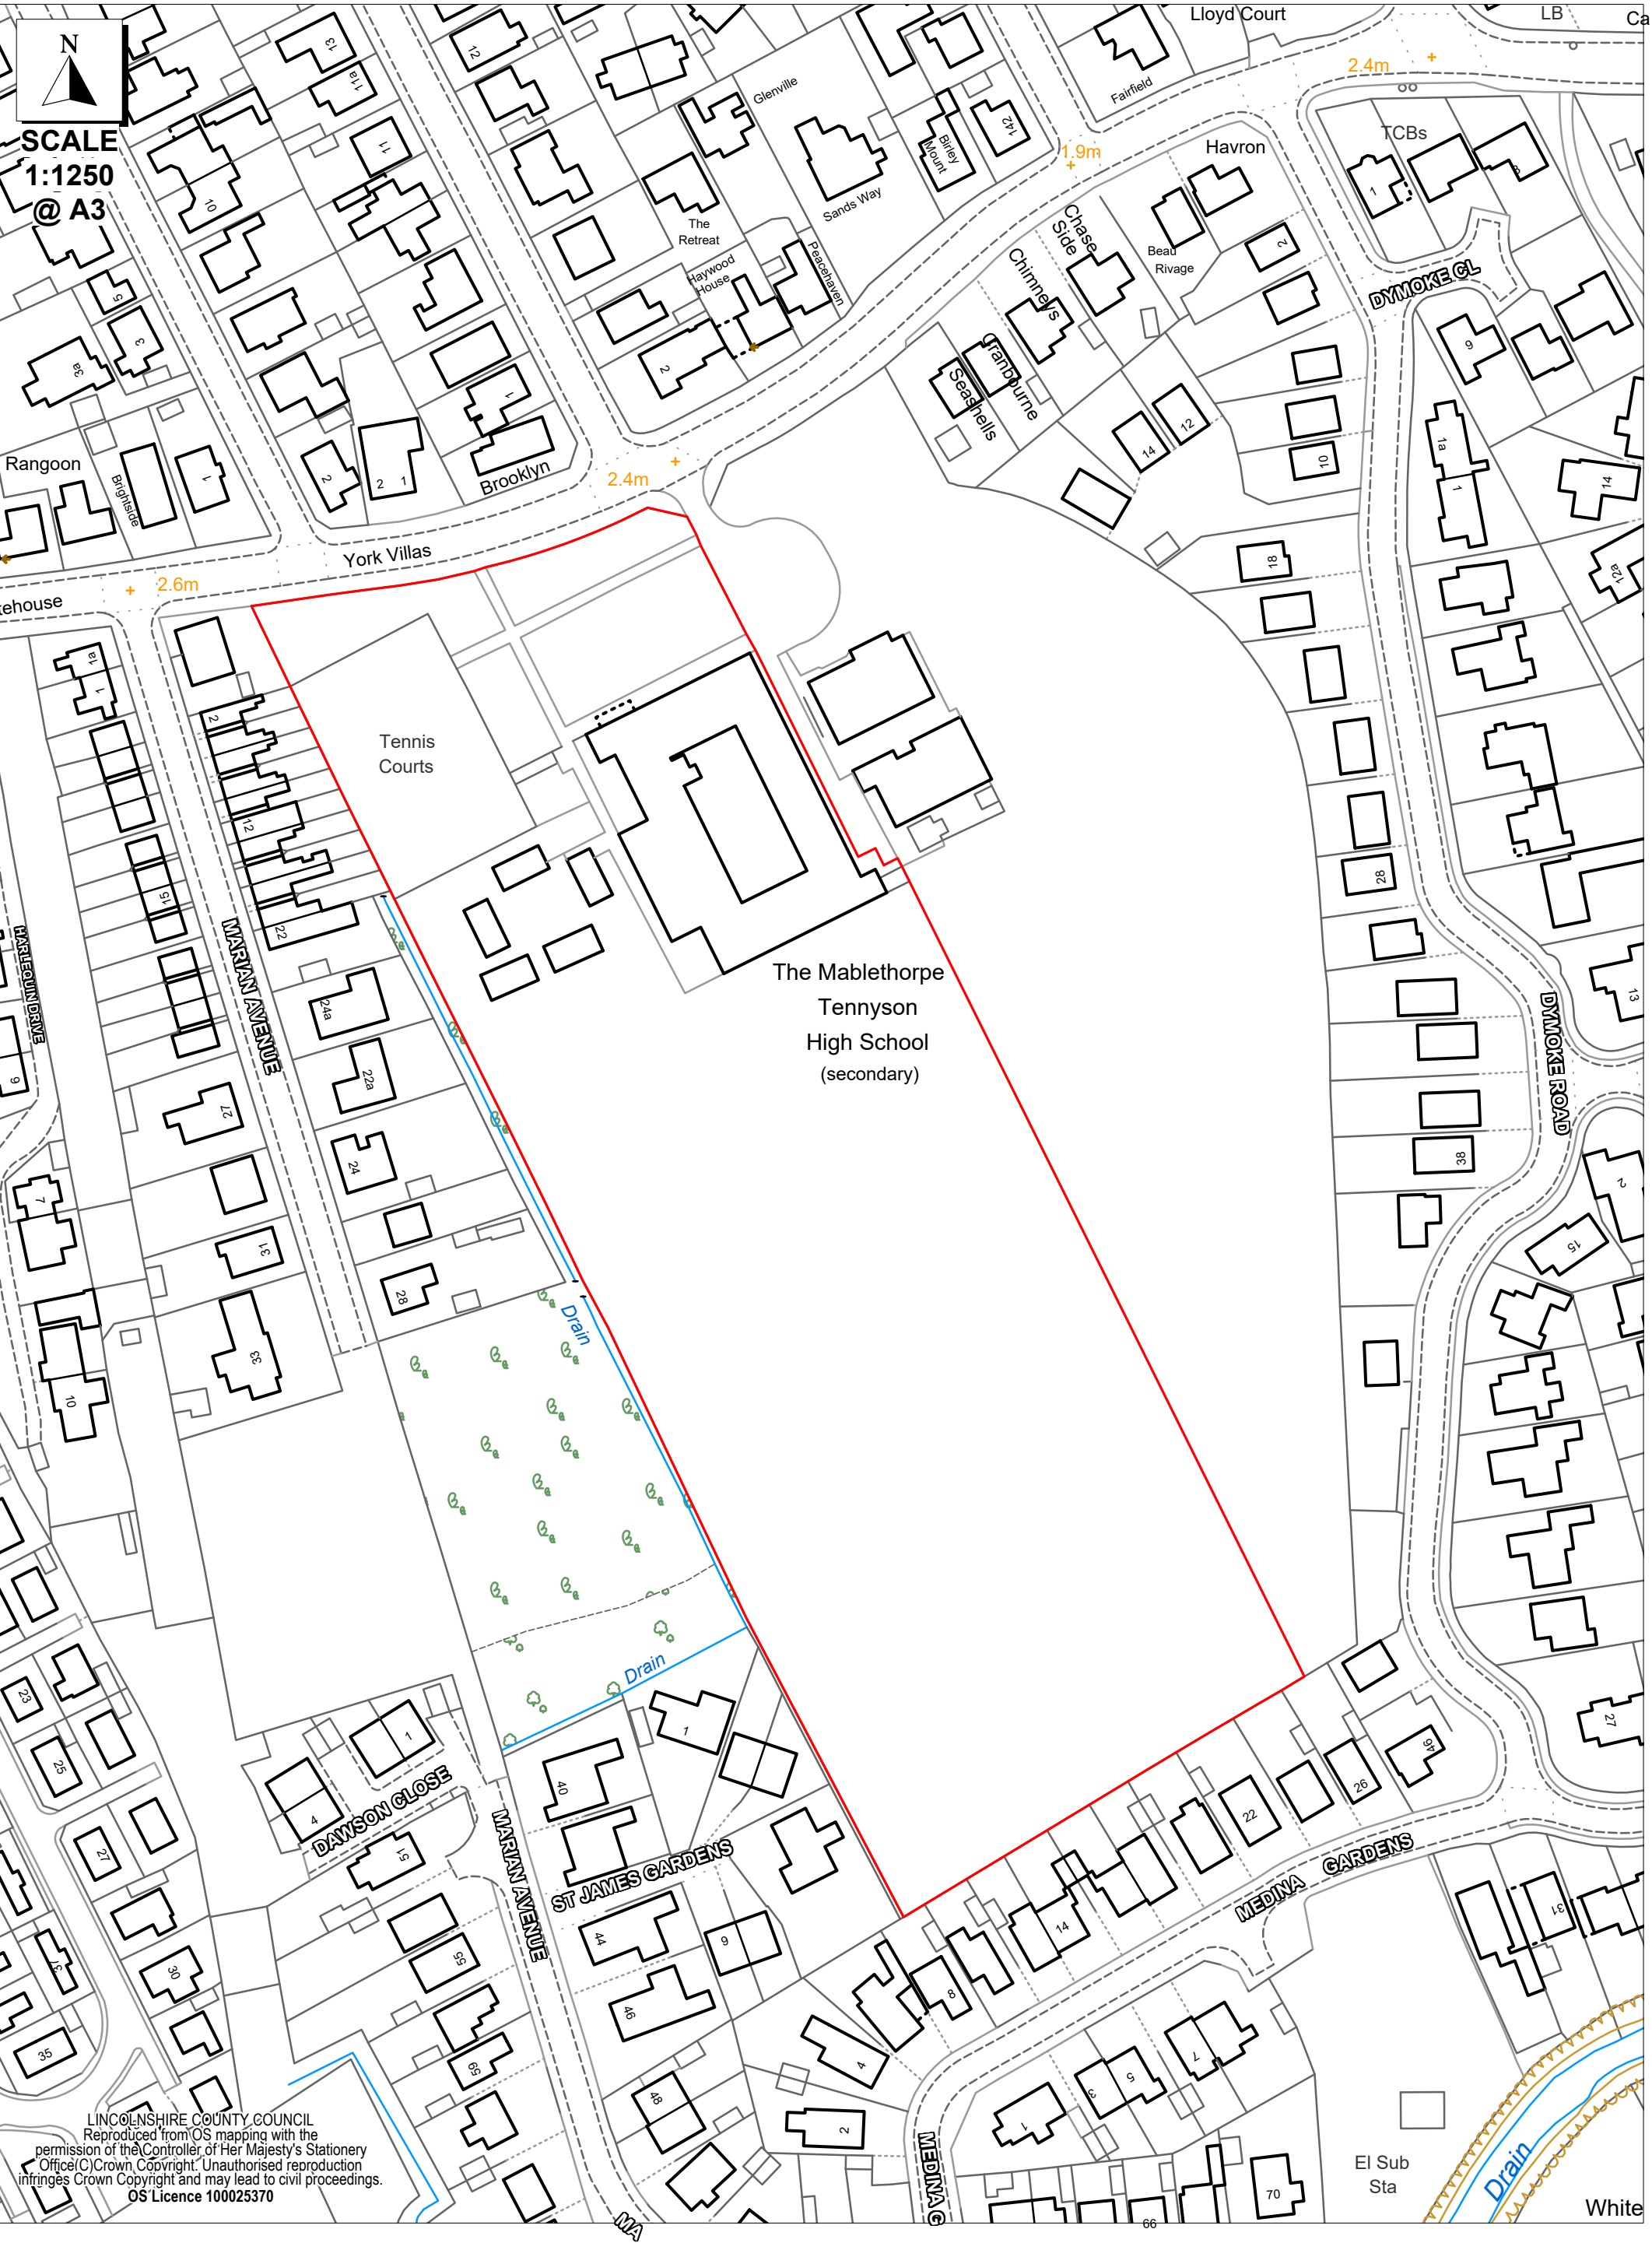

SCALE
1:1250
@ A3

Rangoon
Brightside

tehouse

MARIN AVENUE

23
25
27
31
35

LINCOLNSHIRE COUNTY COUNCIL
Reproduced from OS mapping with the
permission of the Controller of Her Majesty's Stationery
Office (C) Crown Copyright. Unauthorised reproduction
infringes Crown Copyright and may lead to civil proceedings.
OS Licence 100025370

Tennis
Courts

DAWSON CLOSE

ST JAMES GARDENS

The Mablethorpe
Tennyson
High School
(secondary)

MEDINA GARDENS

El Sub
Sta

White

Lloyd Court

LB Ca

2.4m

1.9m

2.4m

2.6m

York Villas

Brooklyn

Glenville

The Retreat

Haywood House

Sands Way

Parabola

Fairfield

Havron

Beau Rivage

TCBs

Chimney's

Grandburne

Seafells

DYMOKE GL

DYMOKE ROAD

MEDINA

Drain