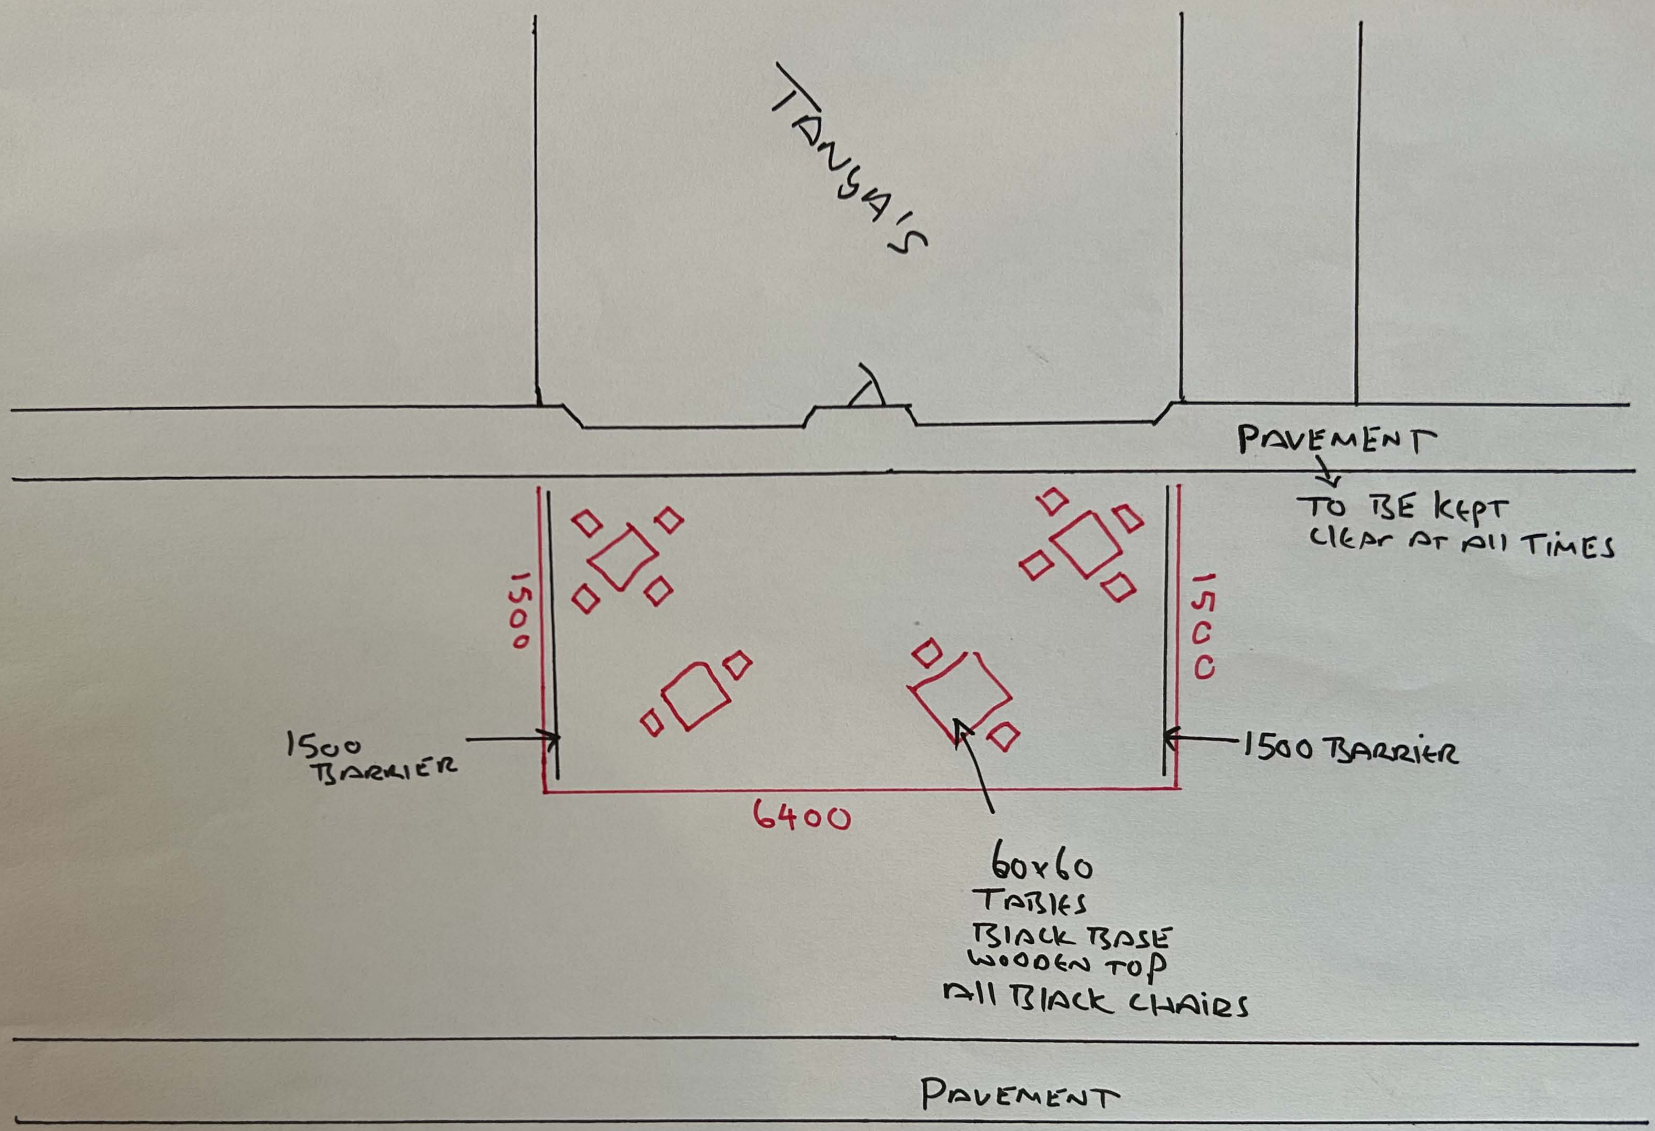

The application is for:

- Tables: 4
- Chairs: 12
- Menus or A boards: 0
- Parasols or umbrellas: 0
- Planters: 0
- Litter bins: 0
- Barriers or balustrades: 2
- Counters: 0

In an enclosure measuring:

- Length in metres: 6.4
- Width in metres: 1.5

[Use this link to provide feedback](#)

Reference number: PCL000350

Access code: lfB-vu5-yZW

TANGIA'S

PAVEMENT

TO BE KEPT
CLEAR AT ALL TIMES

1500
BARRIER

1500 BARRIER

6400

60x60
TABLES
BLACK BASE
WOODEN TOP
ALL BLACK CHAIRS

PAVEMENT

TANYA'S

Map Horncastle Town Centre

Horncastle Lincolnshire Map

Map Horncastle town centre Lincolnshire, England, United Kingdom.

[View larger map](#)