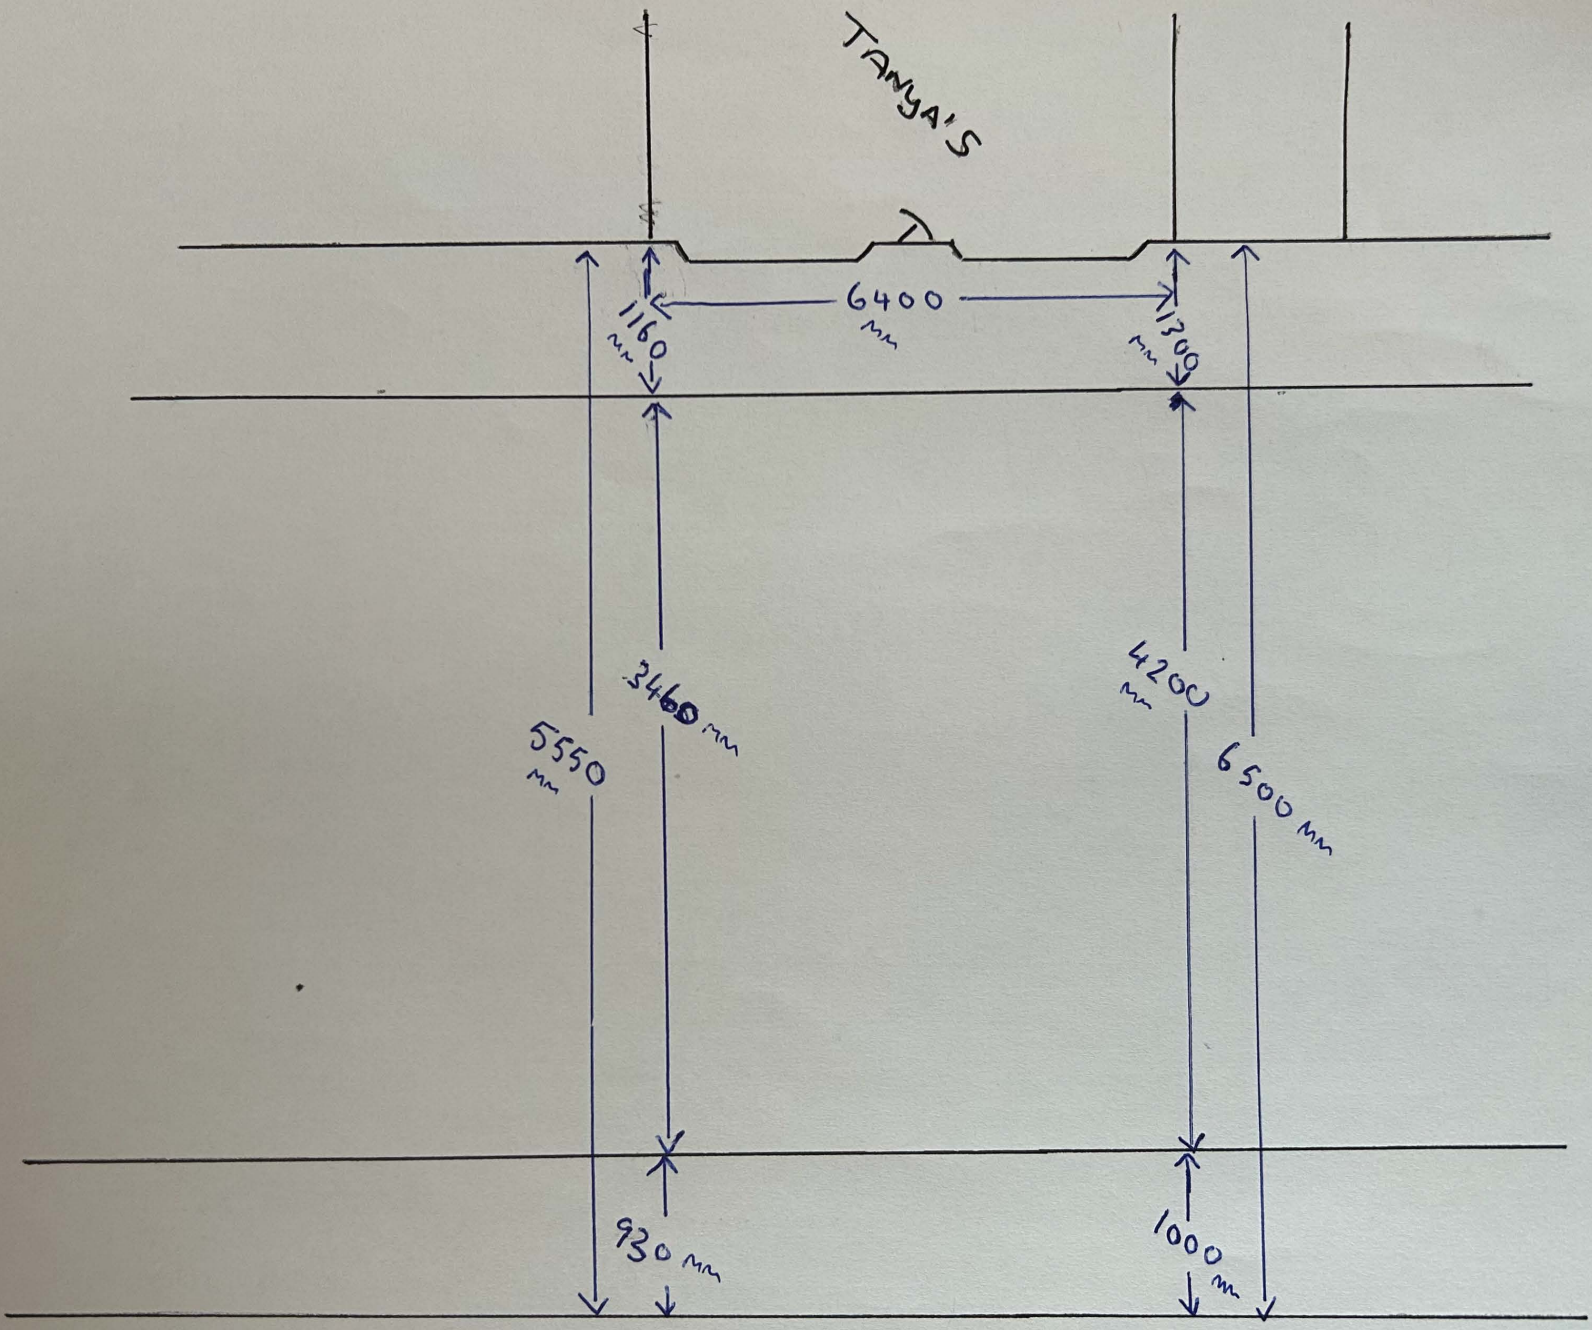

The application is for:

- Tables: 4
- Chairs: 12
- Menus or A boards: 0
- Parasols or umbrellas: 0
- Planters: 0
- Litter bins: 0
- Barriers or balustrades: 2
- Counters: 0

In an enclosure measuring:

- Length in metres: 6.4
- Width in metres: 1.5

[Use this link to provide feedback](#)

Reference number: PCL000350

Access code: lfB-vu5-yZW

TANGIA'S

PAVEMENT

TO BE KEPT
CLEAR AT ALL TIMES

1500
BARRIER

1500 BARRIER

6400

60x60
TABLES
BLACK BASE
WOODEN TOP
ALL BLACK CHAIRS

PAVEMENT

TANYA'S

Map Horncastle Town Centre

Horncastle Lincolnshire Map

Map Horncastle town centre Lincolnshire, England, United Kingdom.

[View larger map](#)